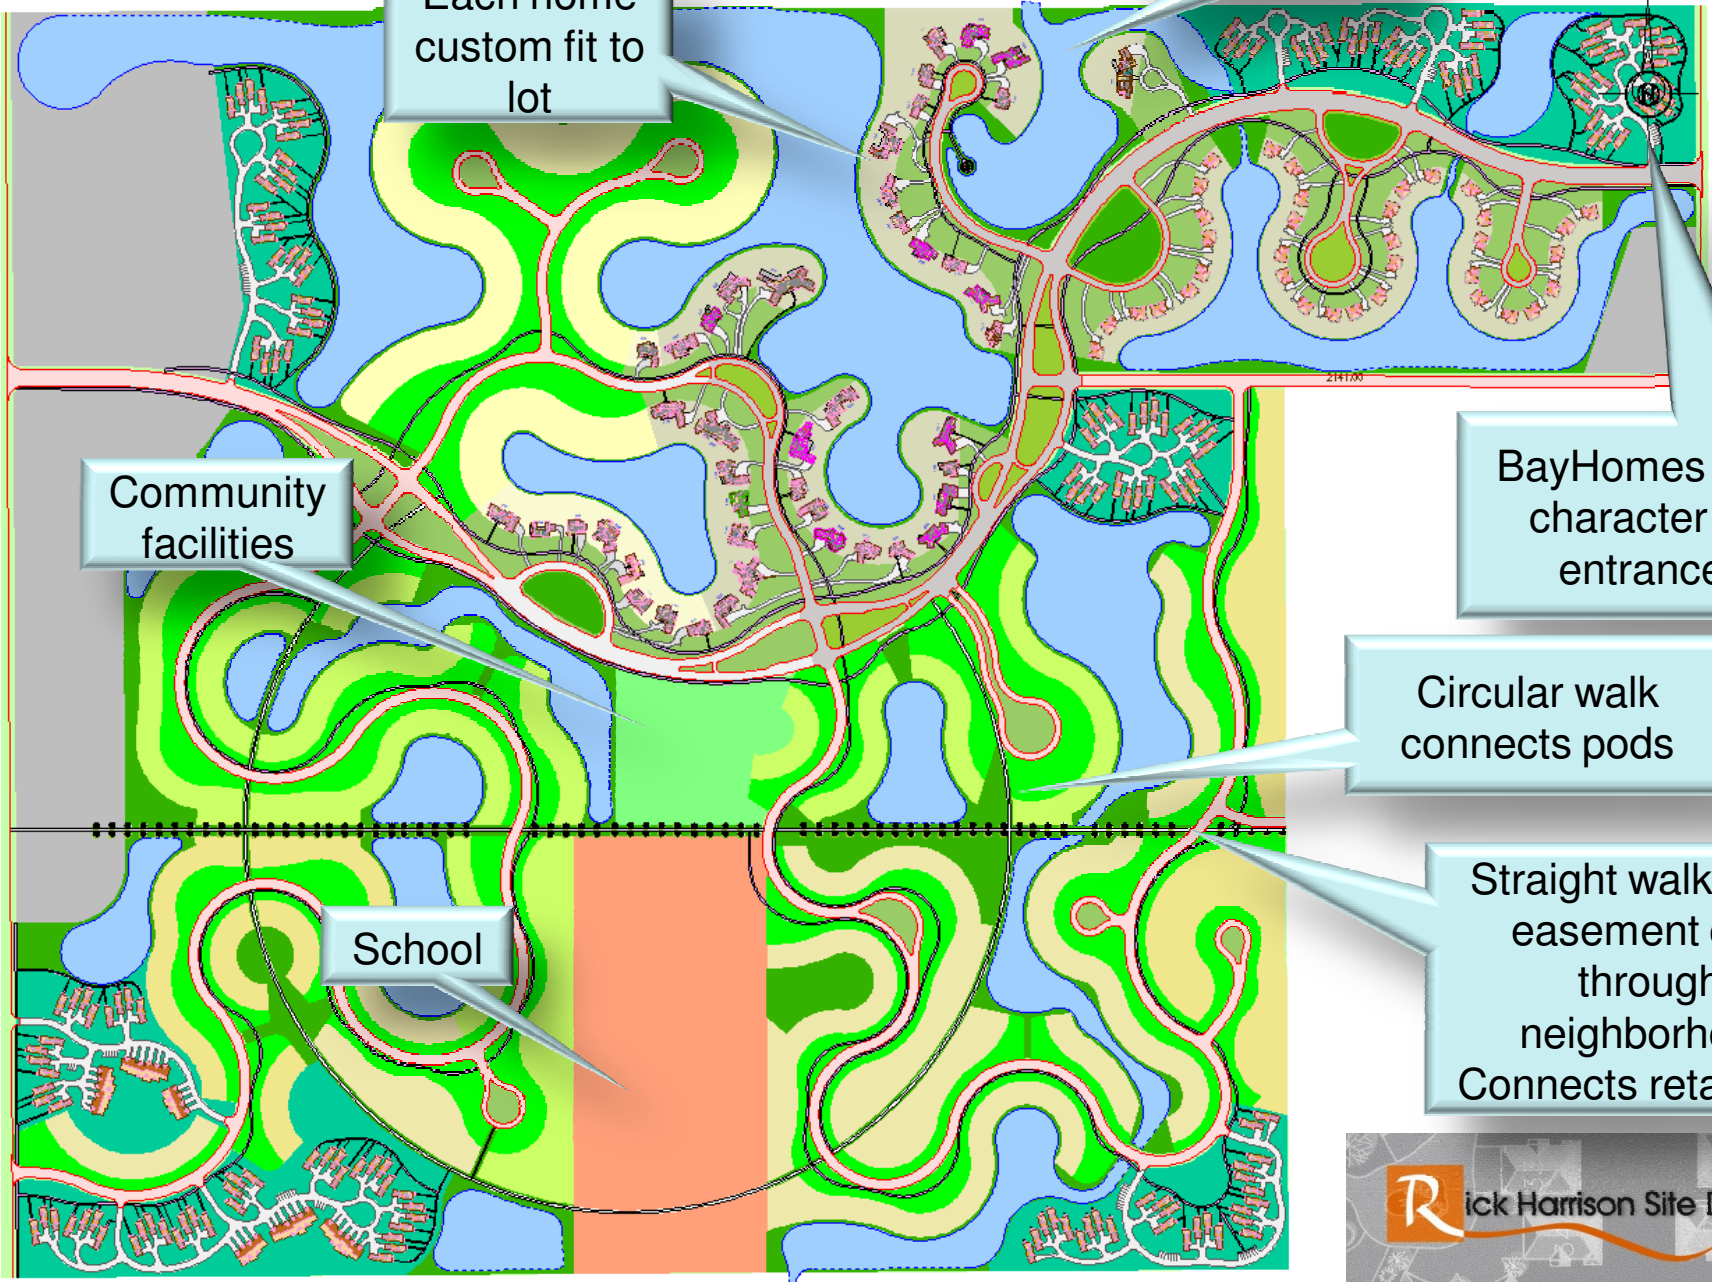

# Avaria

Site area: 420

Lakes raise surface

Each home custom fit to lot

BayHomes add character at entrance

Circular walk connects pods

Straight walk along easement cuts through neighborhood  
Connects retail sites