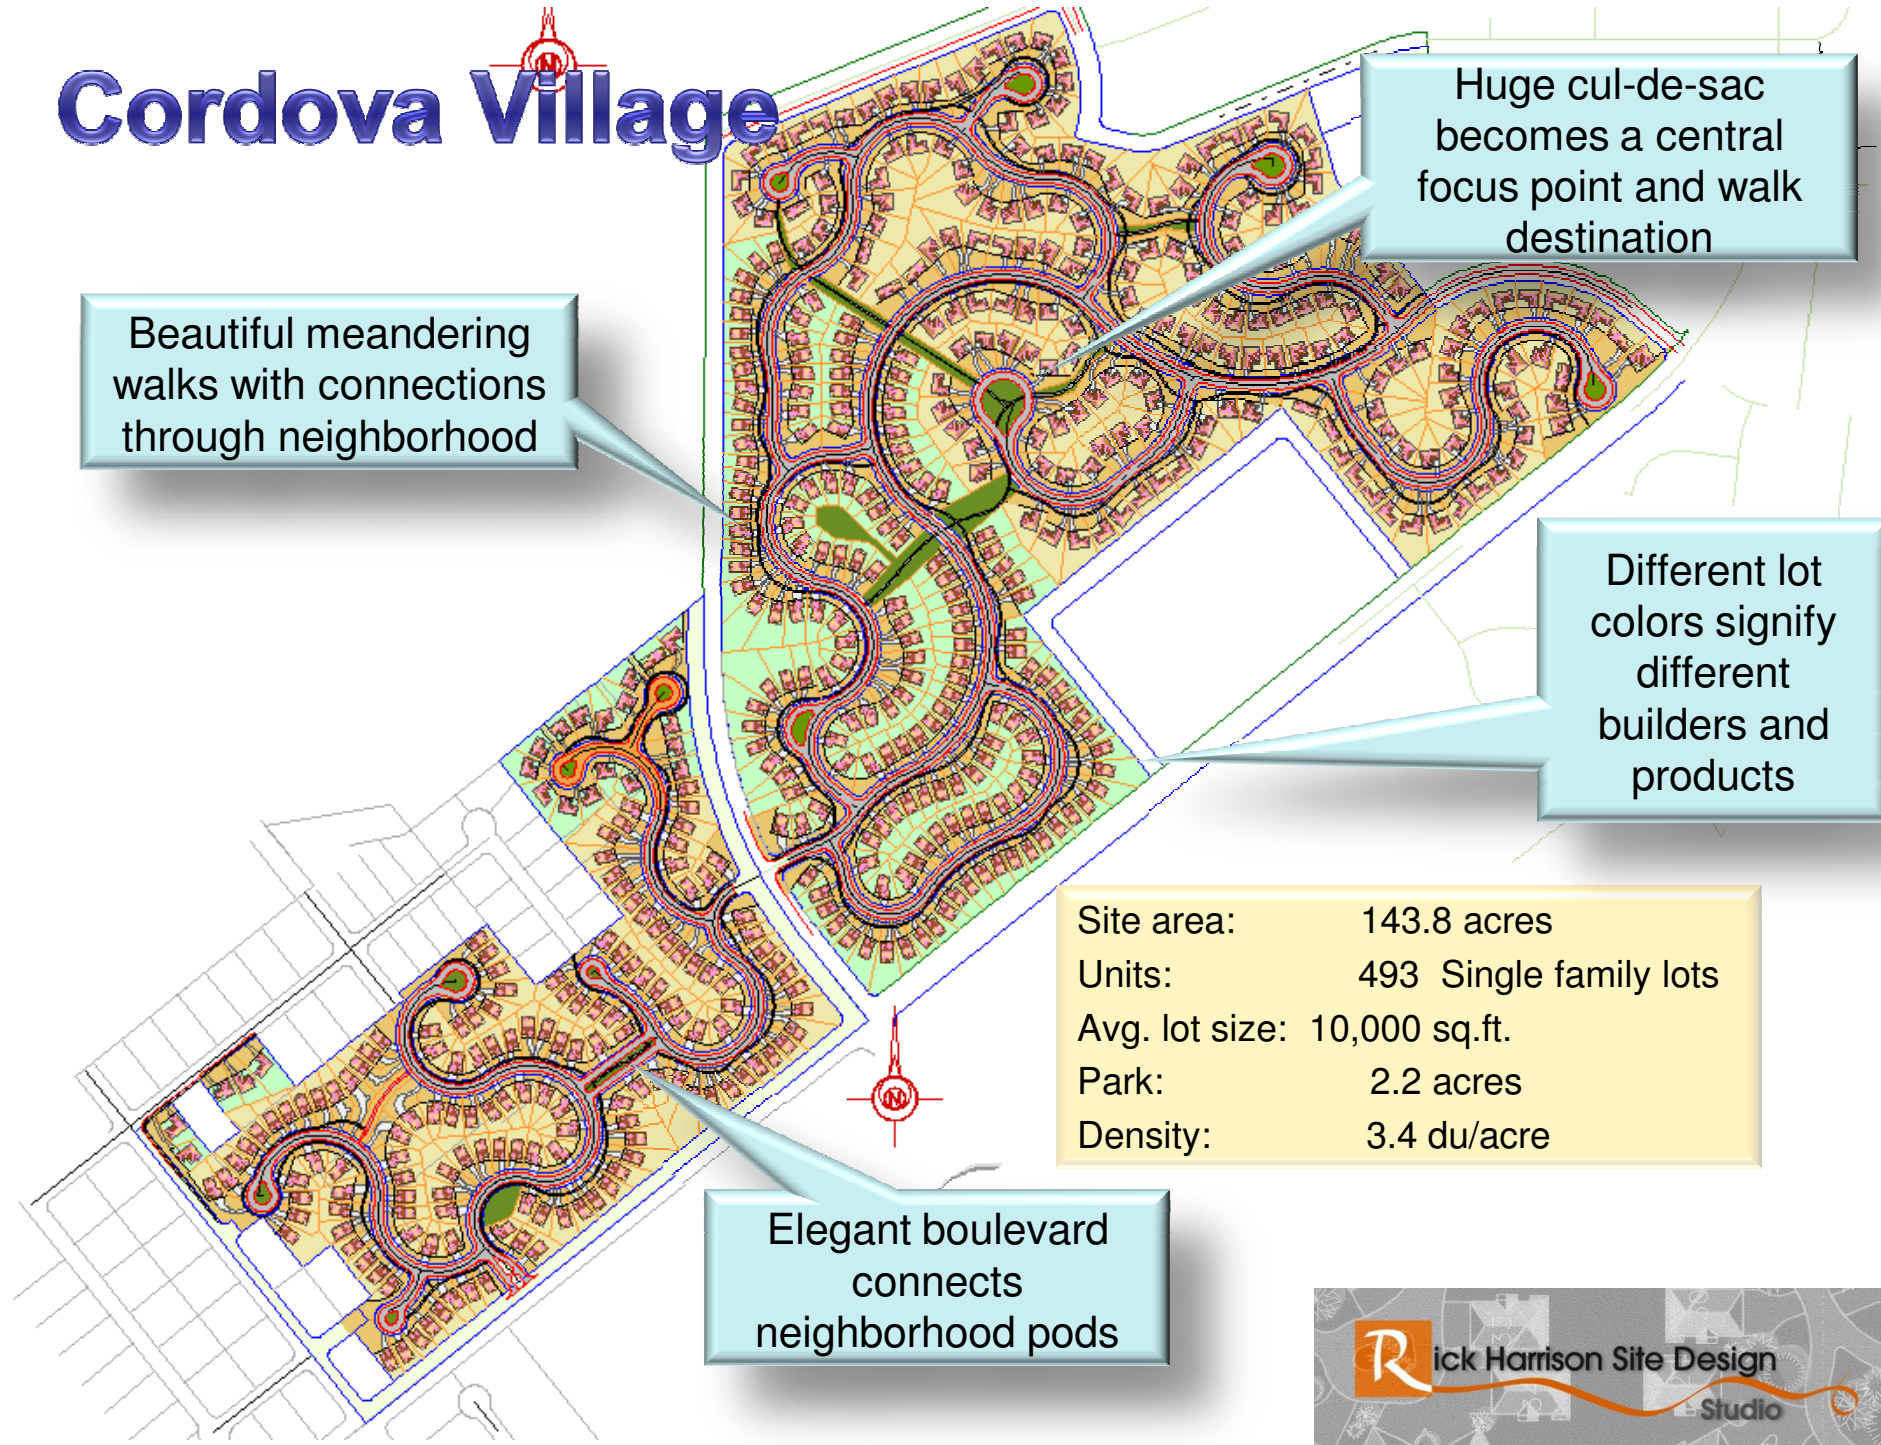

Cordova Village

Beautiful meandering walks with connections through neighborhood

Huge cul-de-sac becomes a central focus point and walk destination

Different lot colors signify different builders and products

Site area:	143.8 acres
Units:	493 Single family lots
Avg. lot size:	10,000 sq.ft.
Park:	2.2 acres
Density:	3.4 du/acre

Elegant boulevard connects neighborhood pods