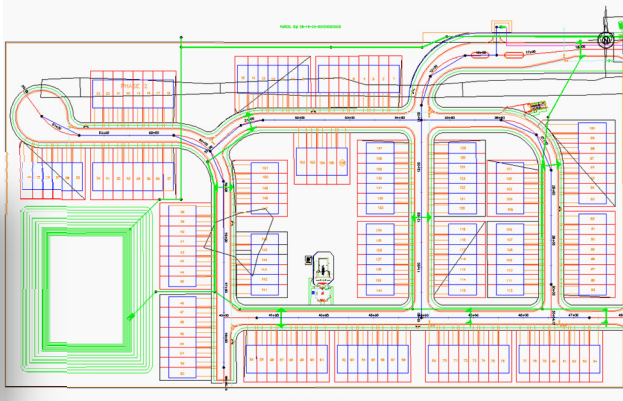

Southwind Coves

Site area: 19 Acres
Units: 150

Creates a front porch – walk based neighborhood

Rooms color coded with open front and side views

Before Plan 156 Units

Interlinked ponding