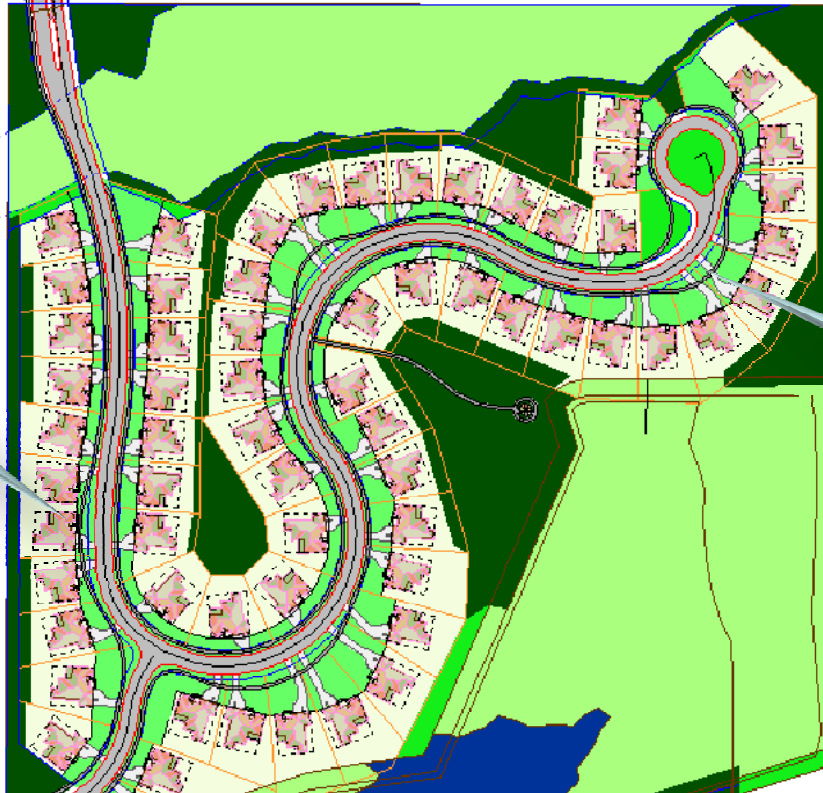

# San Marino Estates

Coving made a very difficult site – possible to make an attractive upscale neighborhood

Site Area:	61.4 acres
Wetland:	5.0 acres
Open Space	15.0 acres
Units:	80 single family lots
Avg. lot size:	14,212 sq.ft.

Meandering walks